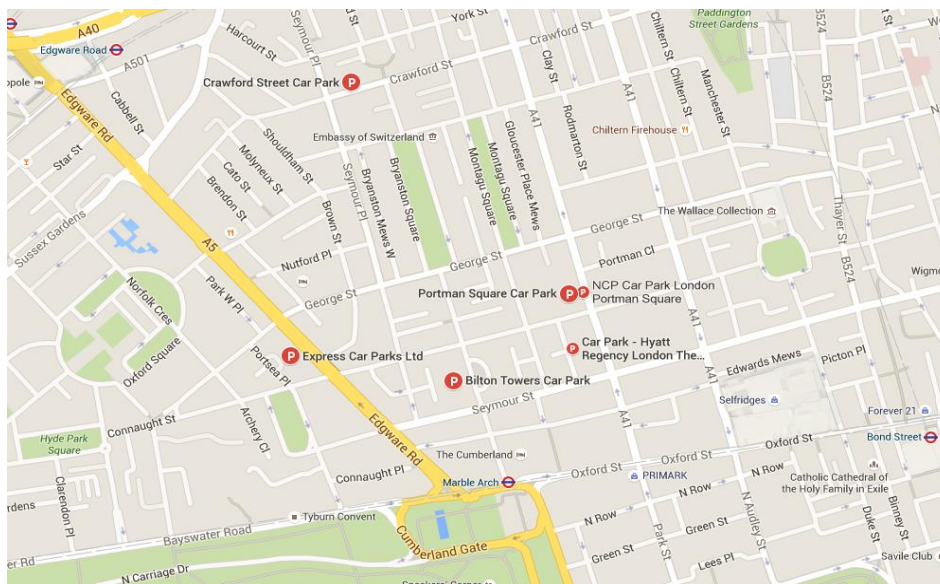

Address Contact and Parking Information

Wetherby Preparatory School
Bryanston Square
London W1H 2EA
020 7535 3520

The entrance of the school is located on the corner of George Street and Bryanston Square.

By Car: Please note that onsite parking is not available and we recommend travelling by public transport. The nearest car parks are shown below.

By Underground: The school is a three minute walk from Marble Arch station. Baker Street, Bond Street, Edgware Road and Marylebone stations are also within walking distance.

By Train: The school is situated five minute walk from Marylebone station and a twelve minute walk from Paddington station.