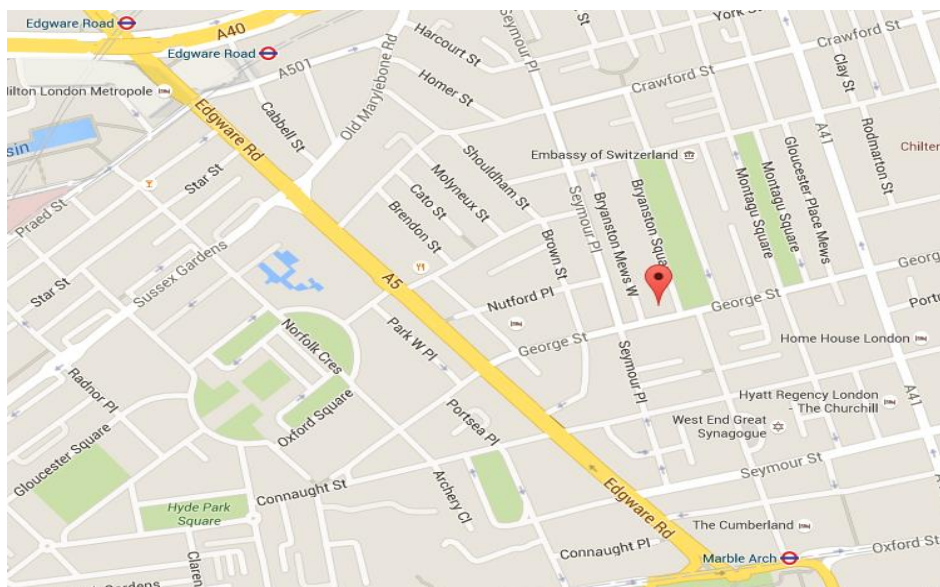

Address Contact and Parking Information

Wetherby Preparatory School
Bryanston Square
London W1H 2EA
020 7535 3520

The entrance of the school is located on the corner of George Street and Bryanston Square.

By Car: Please note that onsite parking is not available and we recommend travelling by public transport. The nearest car parks are shown below.

By Underground: The school is a three minute walk from Marble Arch station. Baker Street, Bond Street, Edgware Road and Marylebone stations are also within walking distance.

By Train: The school is situated five minute walk from Marylebone station and a twelve minute walk from Paddington station.